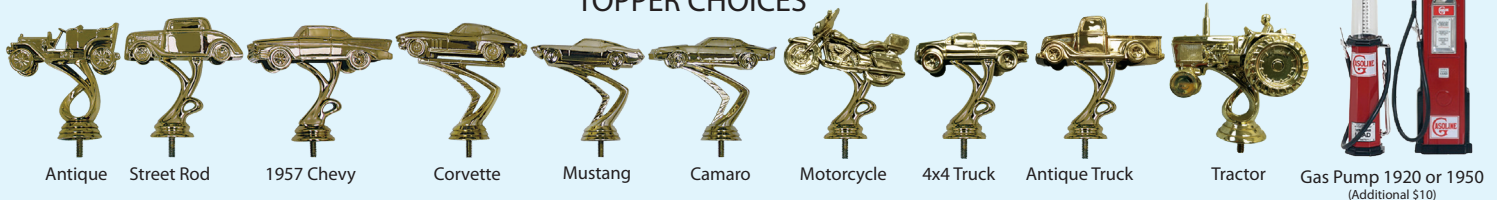

COLUMN COLORS

FIGURE CHOICES

Dash plaques sold Separately.

TOPPER CHOICES

AWARD PLAQUES

VINYL - BLACK SATIN - BLACK MARBLE						
Size	1-4	5-9	10-19	20-39	40-99	100+
5 x 7"	\$19.50	\$16.50	\$14.25	\$10.25	\$9.00	\$8.00
6 x 8"	\$20.50	\$17.50	\$15.25	\$11.50	\$9.50	\$8.75
7 x 9"	\$23.60	\$19.60	\$17.10	\$13.10	\$10.85	\$9.85
8 x 10"	\$25.60	\$22.60	\$21.10	\$16.85	\$13.10	\$12.10
10.5 x 13"	\$31.20	\$28.20	\$26.20	\$18.45	\$16.45	\$14.70