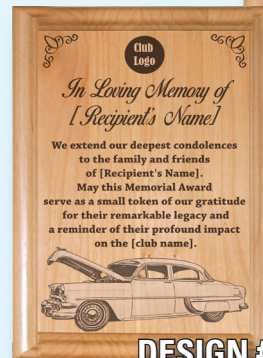

In Loving Memory of [Recipient's Name]

Club Logo

DESIGN #3