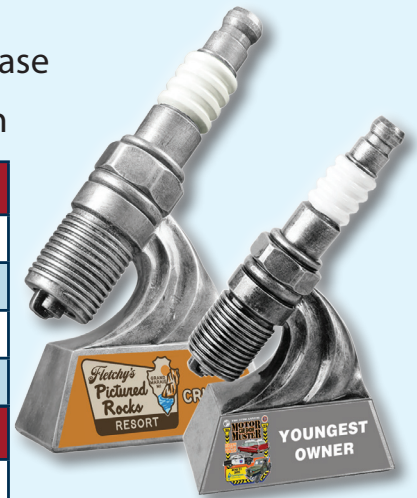

CLUB PLAQUES

QTY	COST
2-24	\$58.74
25-99	\$52.21
100-499	\$48.95
500+	\$45.68

- Cast Aluminum - standard size 6 x 12 x 1/4"
- Raised, satin machined finish design with leatherette background
- Standard colors: Red, Black, Dk. Green, Tan, Navy, Orange, Dk. Brown, Maroon & Med. Blue
- Drilled for standard license plate brackets - holes top and bottom 7" on center
- One-time casting fee \$185.00

GRILL BADGES

- Enamel or simulated cloisonne
- Standard backing is 2 posts, nuts and tension plate for mounting
- These items are individually quoted, contact us with your specifications

SPARK PLUG/PISTON TROPHIES

- Antique pewter finish made of resin with a black base
- Pricing includes plate on base with personalization

PISTON			
	1-9	10-23	24+
7"	\$25.00	\$22.00	\$21.00
9"	\$37.95	\$36.80	\$35.65
11"	\$47.15	\$44.85	\$43.70
SPARK PLUG			
	1-9	10-49	50+
6"	\$21.28	\$20.13	\$19.55
8"	\$29.00	\$28.00	\$26.50