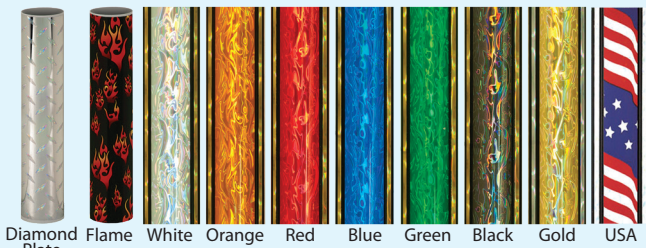

COLUMN COLORS

FIGURE CHOICES

Dash plaques sold Separately.

TOPPER CHOICES

AWARD PLAQUES

VINYL - BLACK SATIN - BLACK MARBLE						
Size	1-4	5-9	10-19	20-39	40-99	100+
5 x 7"	\$19.50	\$16.50	\$14.25	\$10.25	\$9.00	\$8.00
6 x 8"	\$20.50	\$17.50	\$15.25	\$11.50	\$9.50	\$8.75
7 x 9"	\$23.60	\$19.60	\$17.10	\$13.10	\$10.85	\$9.85
8 x 10"	\$25.60	\$22.60	\$21.10	\$16.85	\$13.10	\$12.10
10.5 x 13"	\$31.20	\$28.20	\$26.20	\$18.45	\$16.45	\$14.70