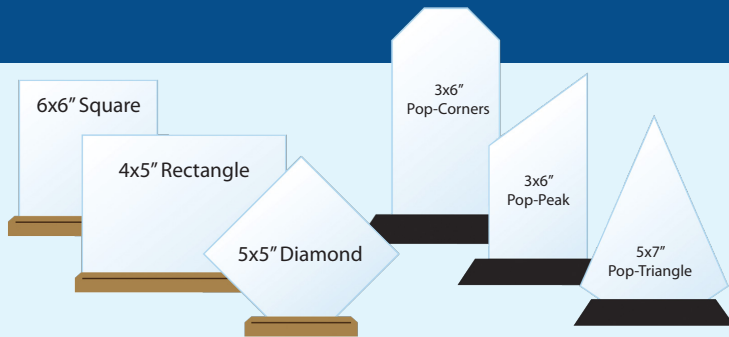

ACRYLIC AWARDS

STANDARD ACRYLIC-1/2" Acrylic fits loosely into walnut base				
Quantity	6x6" Square	4x5" Rectangle	5x5" Diamond	Personalization
5-9	$50.00	$40.00	$40.00	$4.00
10+	$40.00	$35.00	$35.00	$2.00

SPECIALIZED ACRYLIC- 3/8" Acrylic fits firmly into a black, plastic base				
Quantity	3x6" Pop-Corners	3x6" Pop-Peak	5x7" Pop-Triangle	Personalization
5-9	$32.00	$32.00	$36.00	$4.00
10+	$28.00	$28.00	$30.00	$2.00